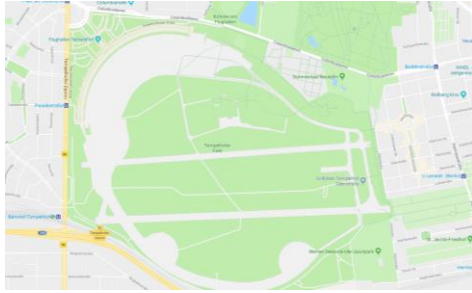

What to do in Berlin – Our recommendations

Tempelhofer Feld

Where?	Berlin Tempelhof
What to do?	Cool outdoor location for running, inline skating, kite surfing, BBQ, skate boarding, riding a bike, table tennis, basketball, soccer, boule